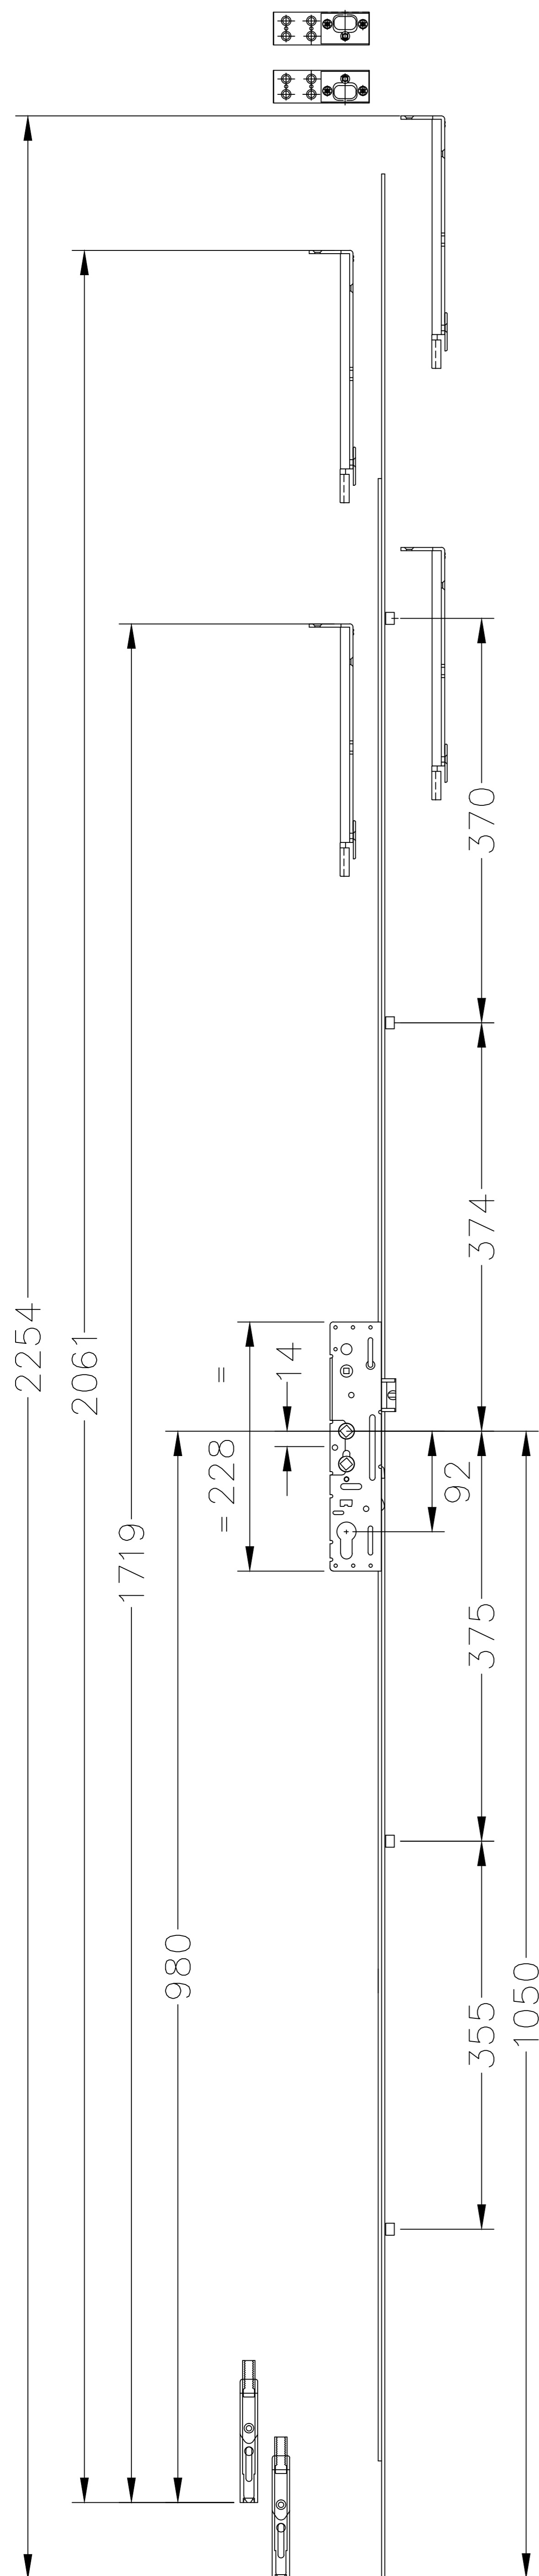

LOCKMASTER

PL62HK 4 ROLLER CENTRE HOOK

DOOR LOCK, UNSPRUNG

(LOCK SHOWN IN UNLOCKED POSITION)

TO LOCK
22mm TRAVEL

MAJOR PARTS LIST.

PL62HK 4 ROLLER CENTRE HOOK DOOR LOCK 1

	QTY.	PART NO.
8mm FACEPLATE SCREW	3	PL10-C180
FACEPLATE	1	PL10-C291HK
TOP ROD	1	PL10-C292
BOTTOM ROD	1	PL10-C293
ROLLER PIVOT PIN ASSY	4	PL10-SA75
CENTRE HOOK CASE UNSPRUNG	1	PL10-SA94

TECHNICAL DATA

35mm BACKSET
92mm/62mm CENTRES
48mm CASE DEPTH

FITTING DETAILS AVAILABLE

CUSTOMER REF.	QTY.	PART NO.
CENTRE KEEP L.H.	1	PLK24
CENTRE KEEP R.H.	1	PLK25

HEXAGON HEAD SCREWS

CENTRE KEEP L.H.	1	PLK24HX
CENTRE KEEP R.H.	1	PLK25HX

CUSTOMER REF.	QTY.	PART NO.
SHOOTBOLT SET	1	PLSB44
SHOOTBOLT SET CRANKED	1	PLSB55
SHOOTBOLT SET	1	PLSB66
SHOOTBOLT KEEP SET	1	PLK149

SHOOTBOLT KEEPS AS REQUIRED

KEEPS SHOWN FOR
REFERENCE ONLY
ORDER SEPARATELY