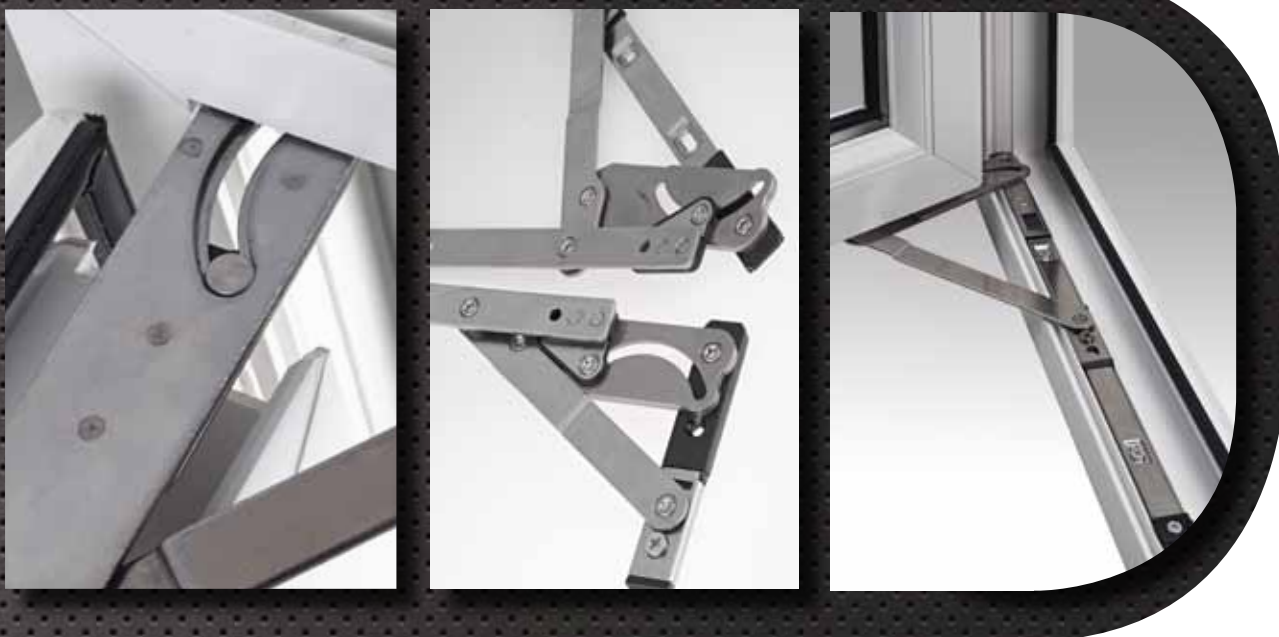

MEGA EGRESS HINGE

For casement window systems, the Mega Egress Friction Hinge is suitable for all side hung applications. Due to the design's superior integral strength, one hinge size covers all frame widths up to 900mm at a maximum load of 40kg (345mm version) or 33kg (220mm version).

Product Code 0115

Special Features Summary:

- 220mm and 345mm suits all side hung applications up to 600mm and 900mm sash widths respectively
- Reduced possibility of finger entrapment
- In open position the sash is moved outside the frame to maximise the escape aperture
- True 90° opening for egress compliance (80° opening restrictors available)
- Achieves minimum fire escape requirement of 450mm opening for egress applications on smaller windows compared with traditional egress hinges
- Can be moved into easy clean position, with automatic reset to egress operation on closing (345mm version)
- High security and excellent compression achieved by unique patented hinge geometry
- Superior carrying weight – maximum 40kg load (345mm version) or 33kg load (220mm version)
- Ideal when **triple glazing** is used
- Guarantee* 10 years mechanical

MEGA EGRESS HINGE

TECHNICAL SPECIFICATION

Product Material Specifications:

- Stainless Steel parts – Grade 430
- Plastics parts – GF Nylon

Testing:

- Tested to BS EN 1670 and has exceeded Grade 5 classification for ultimate corrosion resistance
- Tested to EN1191 over 25,000 cycles under 40kg operational load (345mm version) and 33kg operational load (220mm version)
- Tested to PAS 24 security test as part of a window system
- BBA approved