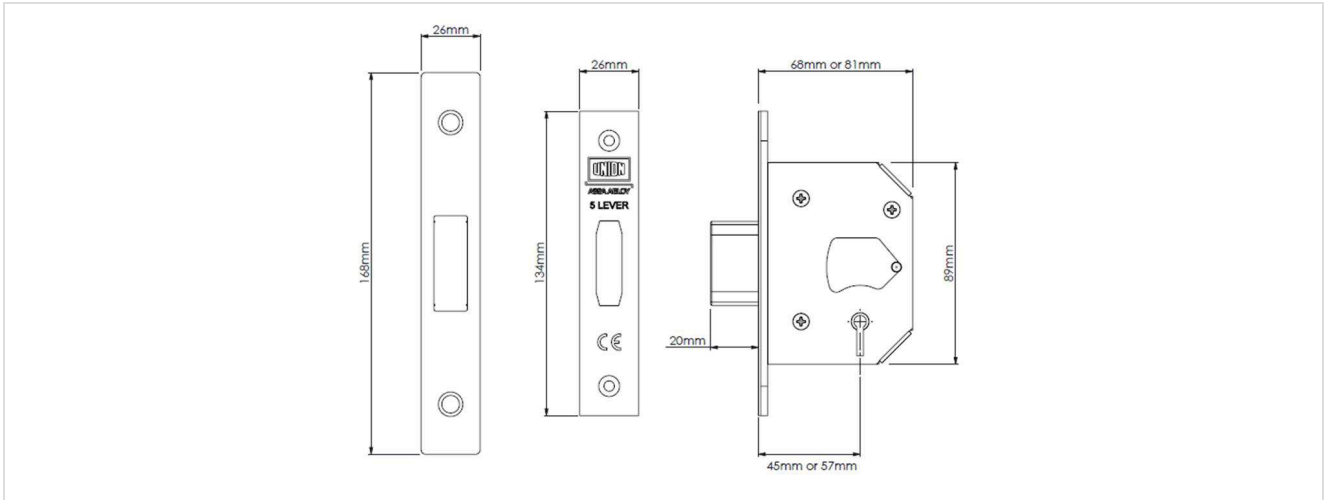

StrongBOLT

2105

5 Lever Deadlock

Technical Design:

Variants:

Code	Description
J2105S-SS-2.5	S.BOLT 5 LVR D.LOCK, SS FINISH, 2.5"CASE,
J2105S-SS-3.0	S.BOLT 5 LVR D.LOCK, SS FINISH, 3"CASE,
J2105S-PB-2.5	S.BOLT 5 LVR D.LOCK, PB FINISH, 2.5"CASE,
J2105S-PB-3.0	S.BOLT 5 LVR D.LOCK, PB FINISH, 3"CASE,
Y2105S-PB-2.5	S.BOLT 5 LVR D.LOCK, PB, 2.5"CASE, VISI
Y2105S-PB-3.0	S.BOLT 5 LVR D.LOCK, PB, 3"CASE, VISI
Y2105S-SS-2.5	S.BOLT 5 LVR D.LOCK, SS, 2.5"CASE, VISI
Y2105S-SS-3.0	S.BOLT 5 LVR D.LOCK, SS, 3"CASE, VISI
JP2105S-PB-2.5	5 LEVER DEADLOCK SQR FOREND TO PASS
JP2105S-PB-3.0	5 LEVER DEADLOCK SQR FOREND TO PASS
JP2105S-SS-2.5	5 LEVER DEADLOCK SQR FOREND TO PASS
JP2105S-SS-3.0	5 LEVER DEADLOCK SQR FOREND TO PASS